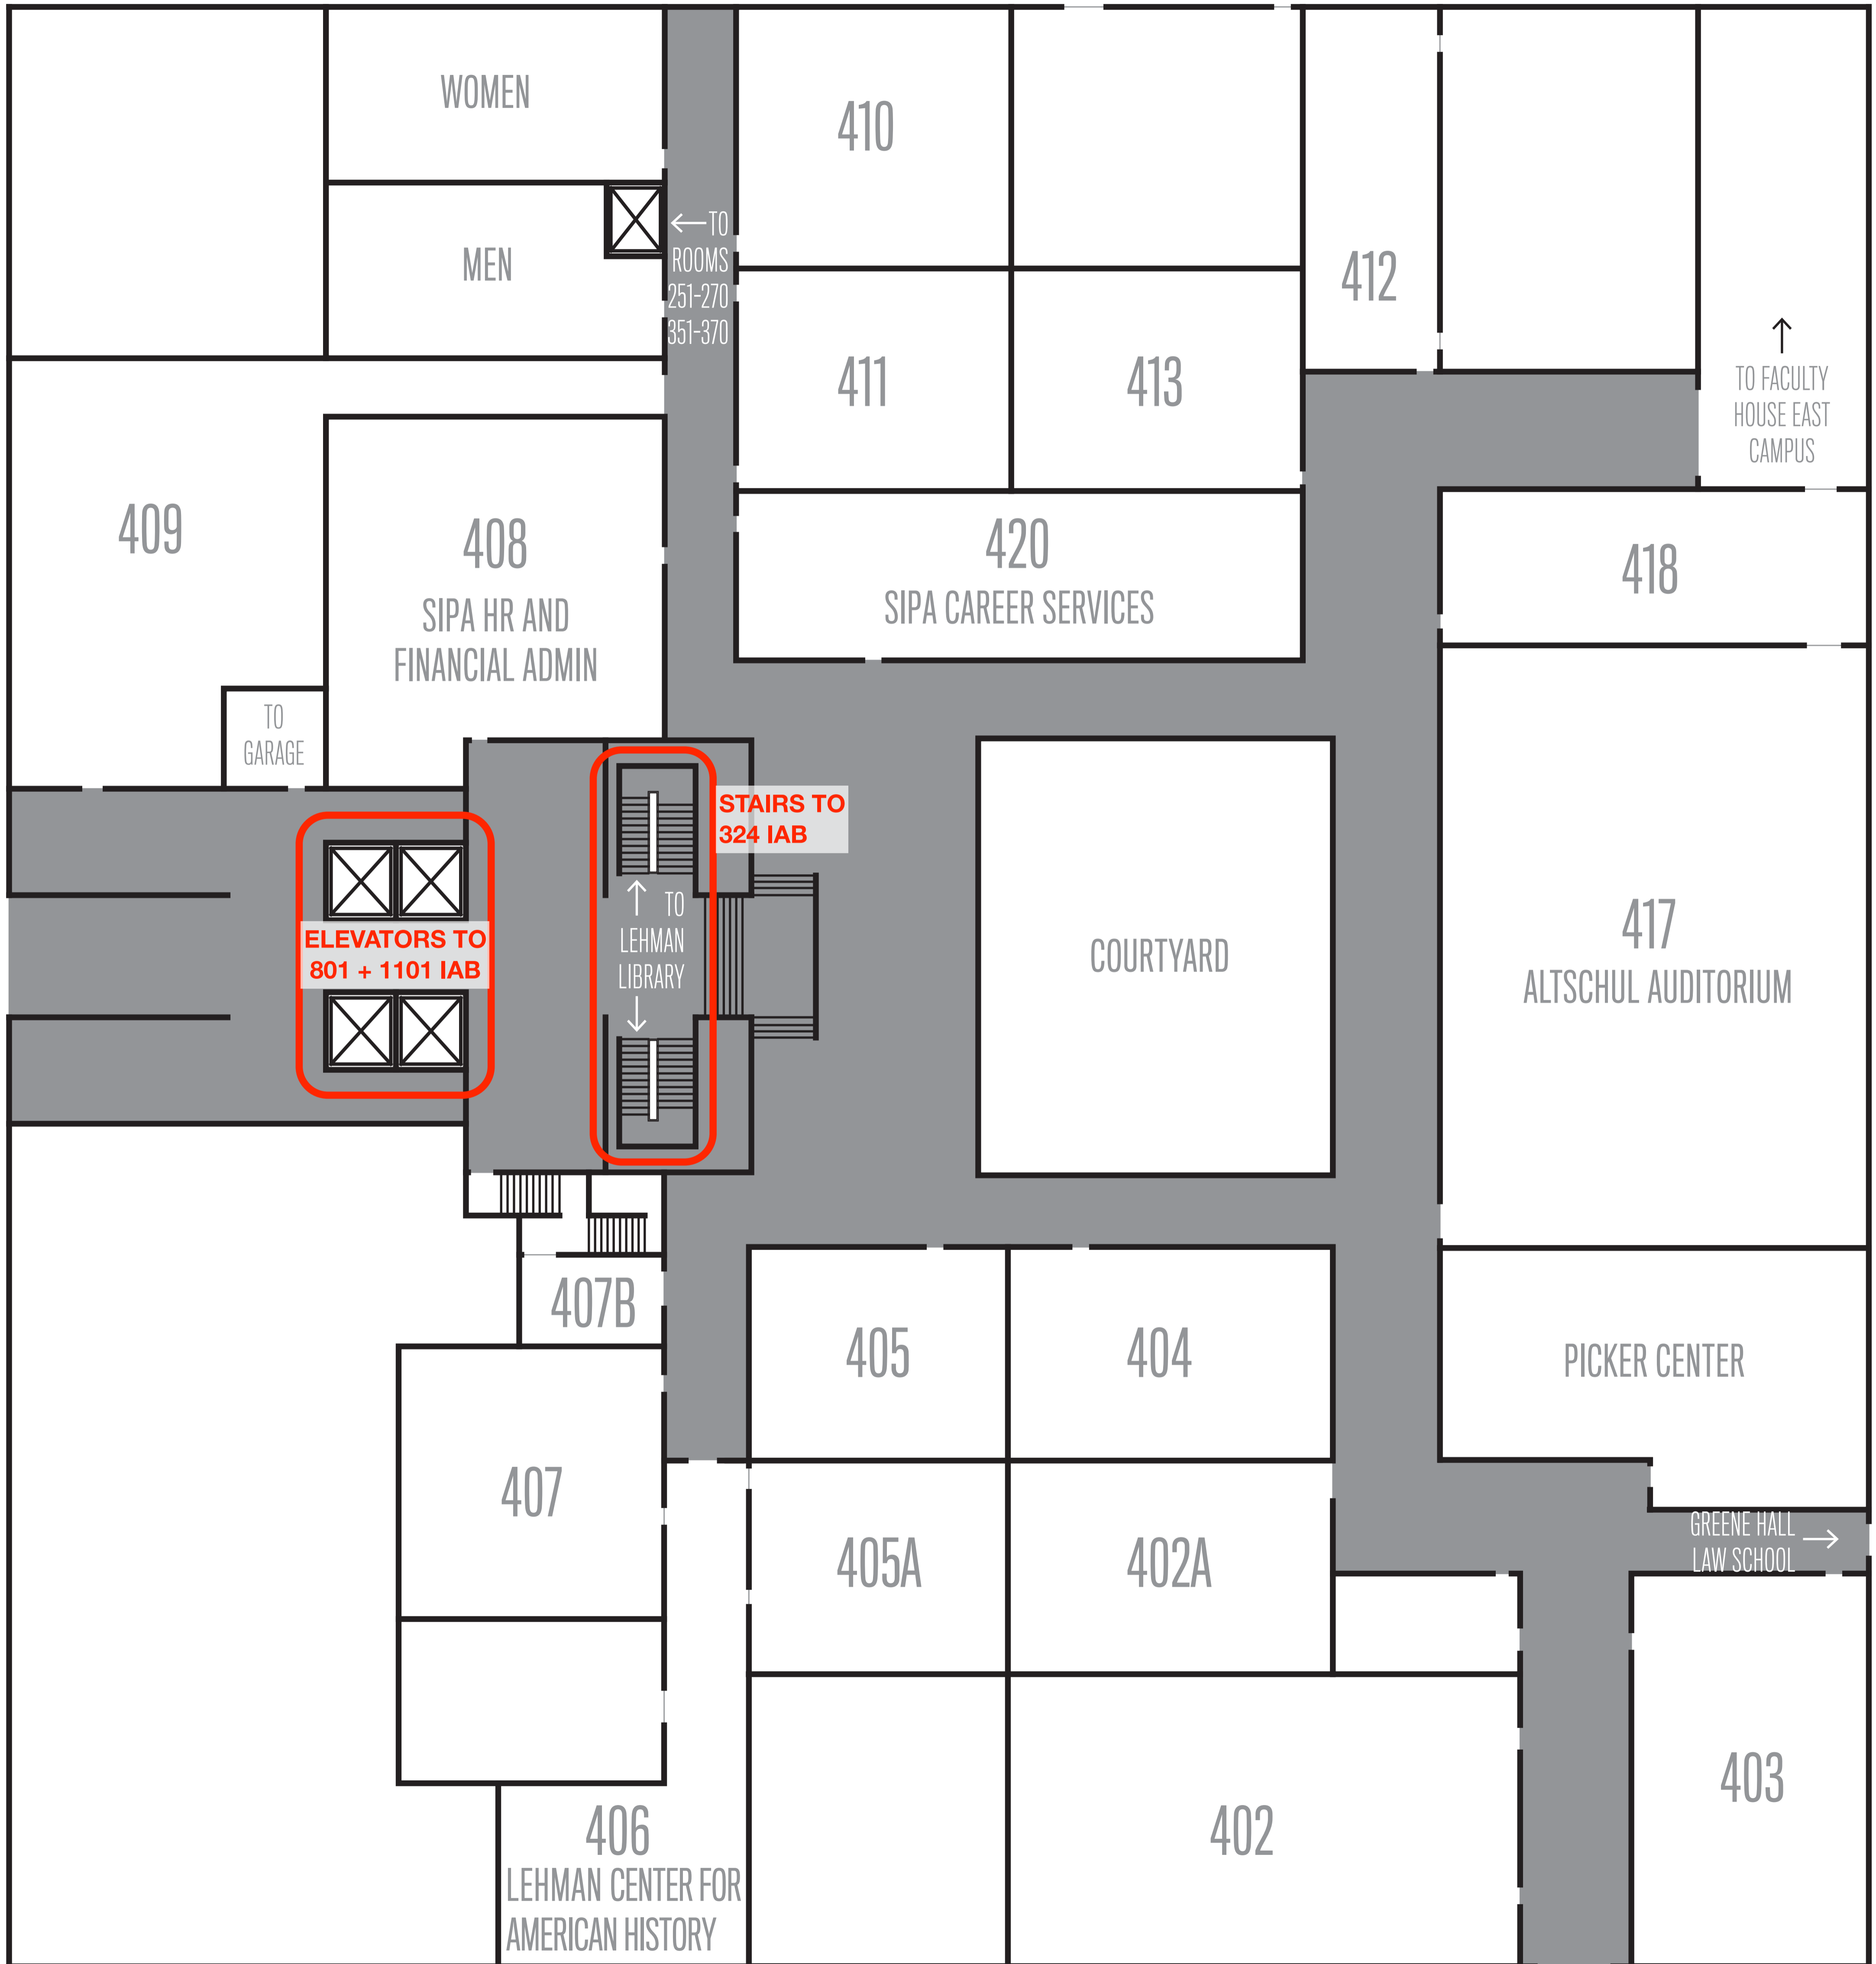

# INTERNATIONAL AFFAIRS BUILDING DIRECTORY

WOMEN

MEN

410

← TO  
ROOMS  
251-270  
351-370

412

↑  
TO FACULTY  
HOUSE EAST  
CAMPUS

411

STAIRS TO  
324 IAB

ELEVATORS TO  
801 + 1101 IAB

↑ TO  
LEHMAN  
LIBRARY

COURTYARD

417

ALTSCHUL AUDITORIUM

407B

405

404

PICKER CENTER

407

405A

402A

GREENE HALL  
LAW SCHOOL →

406

LEHMAN CENTER FOR  
AMERICAN HISTORY